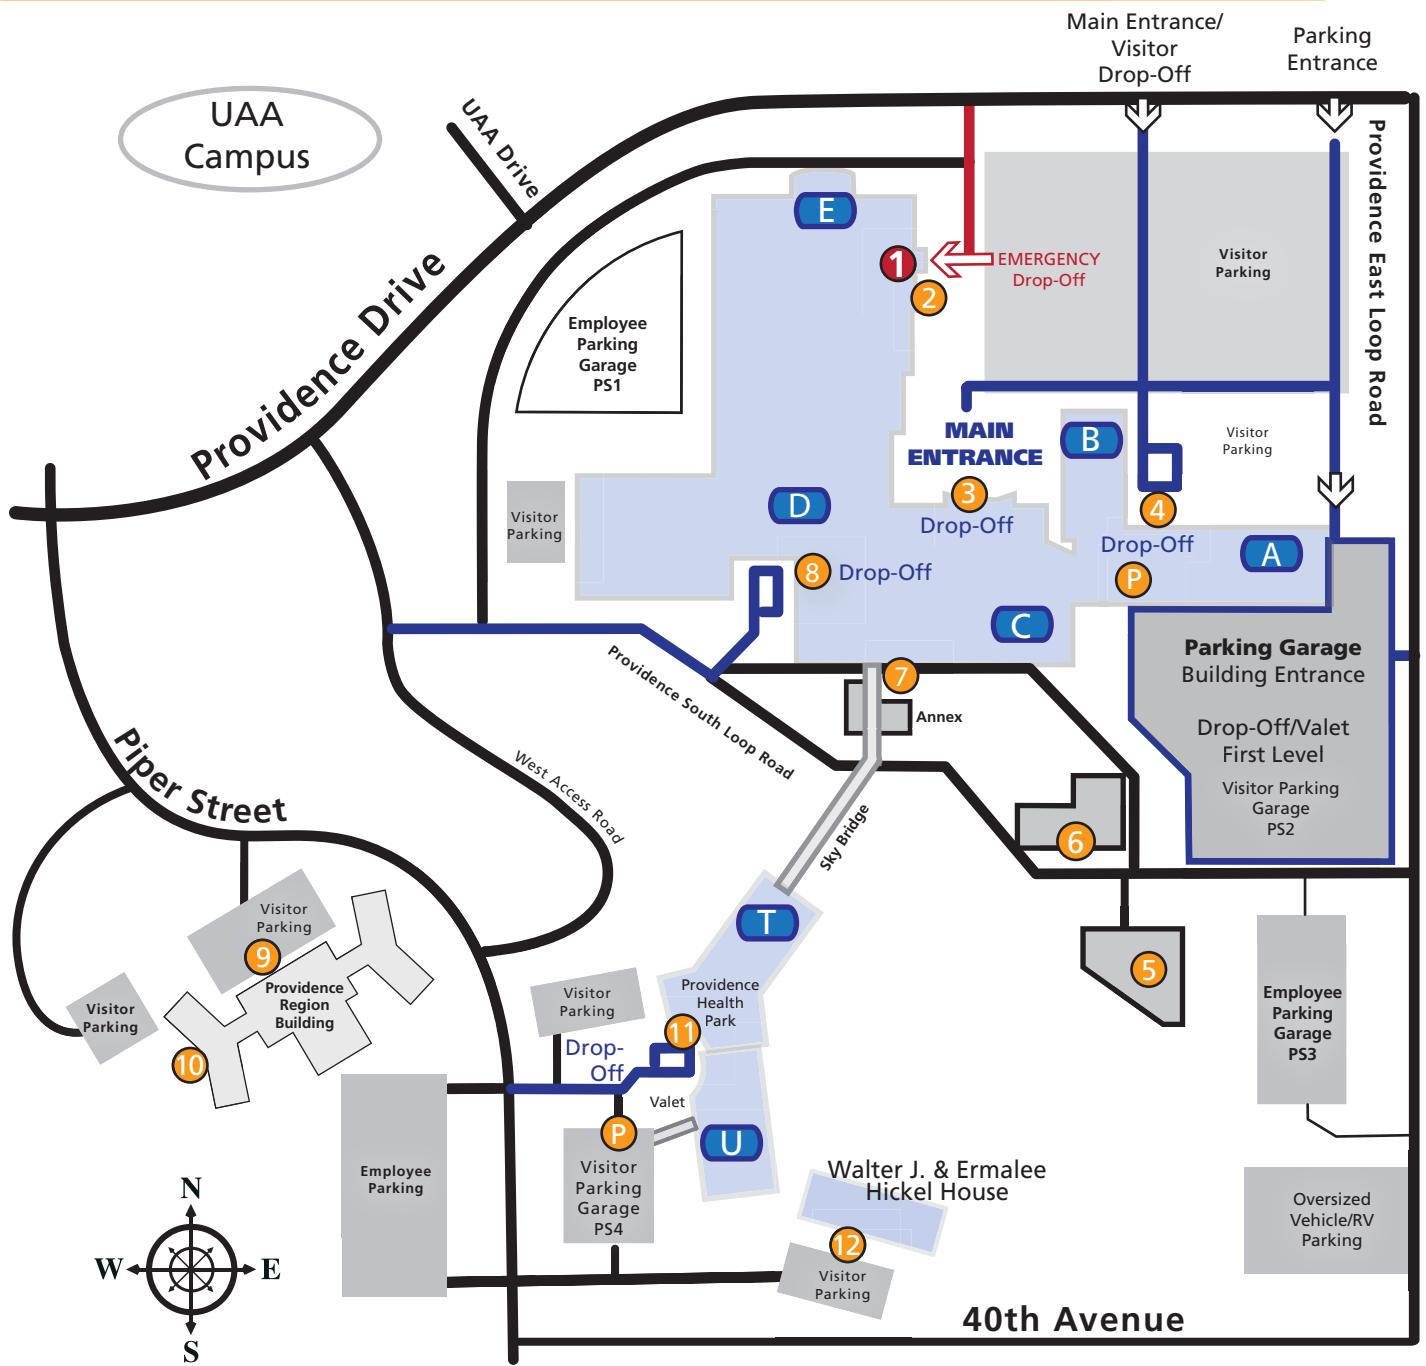

# Providence Alaska Medical Center Campus Map

## Legend

- |  |                                |  |
|--|--------------------------------|--|
| 1 Emergency  | 5 Center for Child Development | 9 Providence Region Building   |
| 2 Day Surgery  | 6 PAMC Entrance 6              | 10 Crisis Recovery Center  |
| 3 Main Entrance  | 7 Annex                        | 11 Providence Health Park  |
| 4 Providence Imaging Center  | 8 PAMC Entrance 8              | 12 Hickel House  |
|  Building Tower |                                |  Parking Garage |